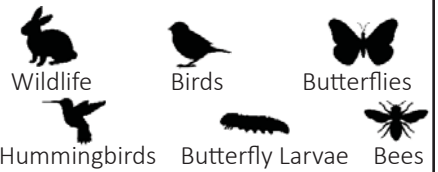

CENTRAL OHIO NATIVE SHRUBS, ANNUALS AND PERENNIALS

Beneficial for:

Red Osier Dogwood
Cornus sericea
6-12 ft. Tall